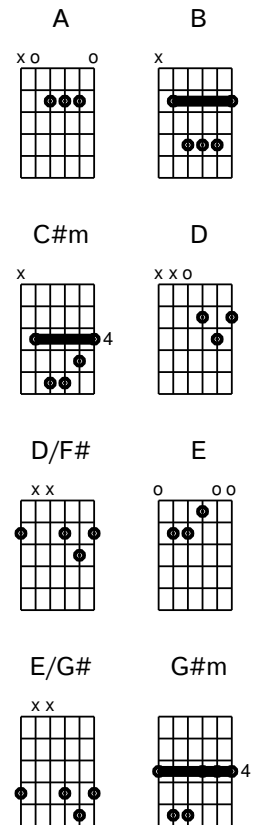

The spirit of radio

Intro E A x 4 (Tab.) - E B G#m A B - E B G#m A C#m B

Be-E gin the day with a B friendly voice
a com-G#m panion unob-A trusive B
E Plays that song that's B so elusive
and the G#m magic music makes A your morning mood B

Inter E B G#m A C#m B

E Off on your way, hit the B open road
there is G#m magic at your A fingers B
E For the spirit B ever lingers
unde-G#m manding contact in your A happy soli-B tude

Inter E B G#m A C#m B - E

In-E visible airwaves D/F# crackle with life
E/G# bright antenna D/F# bristle with the energy E
E-E motional feedback on D/F# timeless wavelength
E/G# bearing a gift beyond D/F# price, almost E free

E All this machinery B making modern music
can G#m still be open-A hearted B
E Not so coldly charted, it's B really just a question,
of your G#m honesty, yeah, your A honesty B
E One likes to be-B lieve in the freedom of G#m music A B
But E glittering prizes and B endless compromises
G#m shatter the illusion of in-A tegrity B yeah

Inter E B G#m A B - E

In-E visible airwaves D/F# crackle with life
E/G# bright antenna D/F# bristle with the energy E
E-E motional feedback on D/F# timeless wavelength
E/G# bearing a gift beyond D/F# price, almost E free

Solo E D/F# E/G# D/F# E x 2 - E B G#m A B x 2 - E

Instr D - E A x 4 (Tab.) - E A B