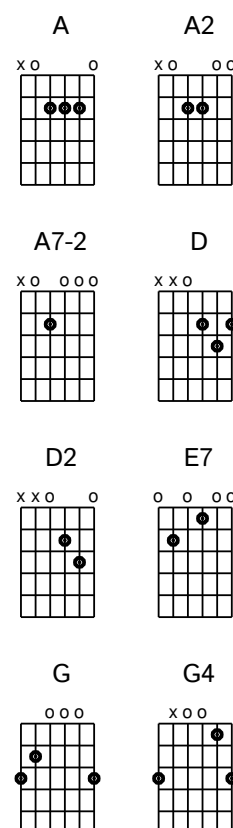

Radio song

Intro G G4 x 2

The G world is col-G4 lapsing a-G round our ears
G4 I turned up the G radio, but G4 I can't hear it G G4

When I E7 got to the house and I called you out
I could E7 tell that you had been crying, crying
It's that E7 same sing song on the radio, it E7 makes me sad

I A2 meant to turn it A7-2 off
to say good-A2 bye, to leave in A7-2 quiet
That radio E7 song, hey hey E7 hey

I've G everything to G4 show, G everything to G4 hide
Look in-G to my eyes, G4 listen A2 D2

When I E7 got to the show (yo ho ho)
I could E7 tell that you had been crying
It's that E7 same sing son, and the DJ sucks, it E7 makes me sad

I A2 tried to turn it A7-2 off
to say good-A2 bye my A7-2 love
That radio E7 song, hey hey E7 hey

The G world is col-G4 lapsing a-G round our ears
G4 I turned up the G radio, but G4 I can't hear it G G4 A2 D2

Yeah E7 (yeah) E7
Baby baby baby baby E7 Hoop hoop E7

I A2 tried to sing a-A7-2 long
But that A2 damn radio A7-2 song
Hey hey E7 hey, hey hey E7 hey

I've G everything to G4 show, G everything to G4 hide
Look in-G to my eyes, G4 listen to the G radio
G4 I turned up the G radio, ut G4 I can't hear it G
no G4 I can't hear it A D

Hey hey E7 hey (say what)...
Hey hey E7 hey (let me do that with you)
Hey hey E7 hey, hey hey E7 hey
Hey hey E7 hey, (say what, say what) hey hey E7 hey (check it out)